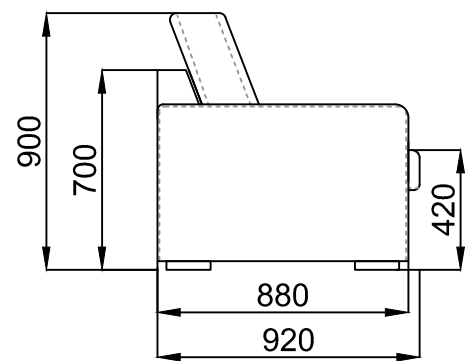

Kythira 30

dimensions - 2200/ 920/ 700 mm
seating height - 420 mm

- ✦ **underseating area material - belts**
- ✦ **foam - 140 mm**
- ✦ **pillows material - silicone fluff**

of boxes :

Package №1 - 84 kg