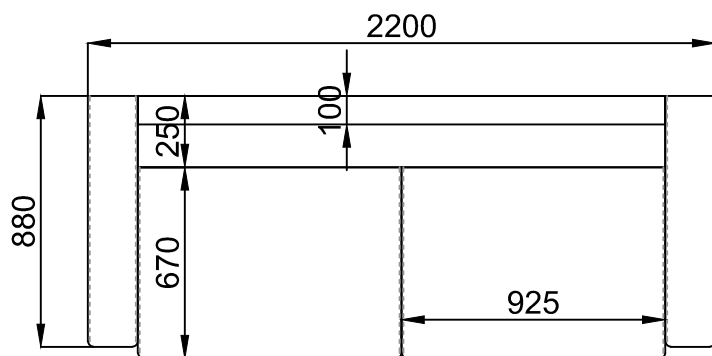

Kythira 30

dimensions - 2200/ 920/ 700 mm
seating height - 420 mm

- ✦ **underseating area material - belts**
- ✦ **foam - 140 mm**
- ✦ **pillows material - silicone fluff**

of boxes :

Package №1 - 84 kg