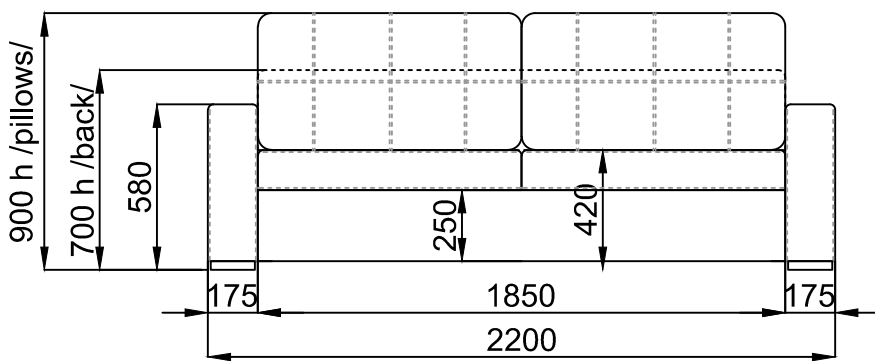

Kythira 30

dimensions - 2200/ 920/ 700 mm
seating height - 420 mm

- ✦ **underseating area material - belts**
- ✦ **foam - 140 mm**
- ✦ **pillows material - silicone fluff**

of boxes :

Package №1 - 84 kg