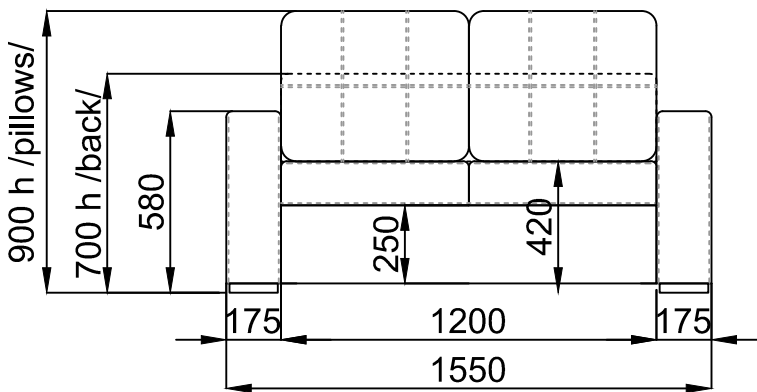

## Kythira 20

dimensions - 1550/ 920/ 700 mm  
 seating height - 420 mm

✦ **underseating area material - belts**

✦ **foam - 140 mm**

✦ **pillows material - silicone fluff**

# of boxes :

Package №1 - 64 kg