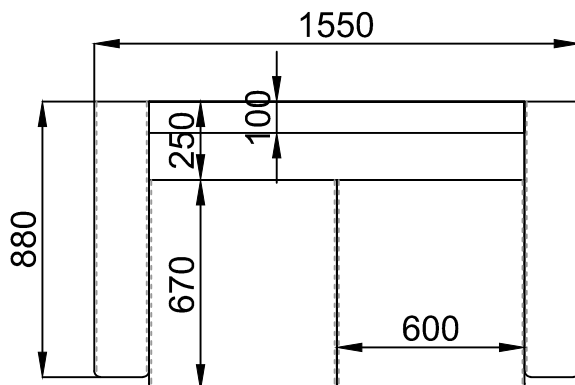

## Kythira 20

dimensions - 1550/ 920/ 700 mm  
 seating height - 420 mm

✦ **underseating area material - belts**

✦ **foam - 140 mm**

✦ **pillows material - silicone fluff**

# of boxes :

Package №1 - 64 kg