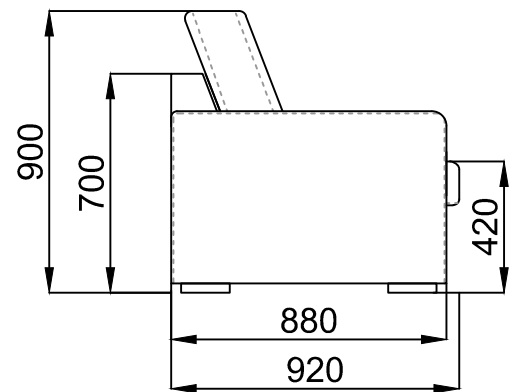

## Kythira 20

dimensions - 1550/ 920/ 700 mm  
 seating height - 420 mm

✦ **underseating area material - belts**

✦ **foam - 140 mm**

✦ **pillows material - silicone fluff**

# of boxes :

Package №1 - 64 kg